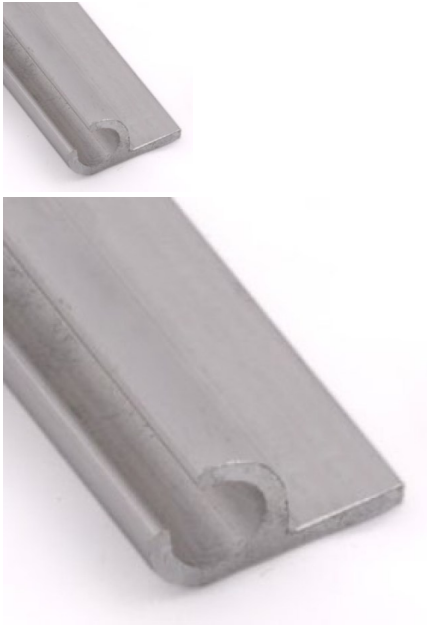

ALUMINIUM ROPE RAIL 26MM

Rating: Not Rated Yet

[Ask a question about this product](#)

Description Aluminum extrusion used to slide the tonneau cover into. 2 sizes 26 and 40mm available so Check you have selected the right one for your order