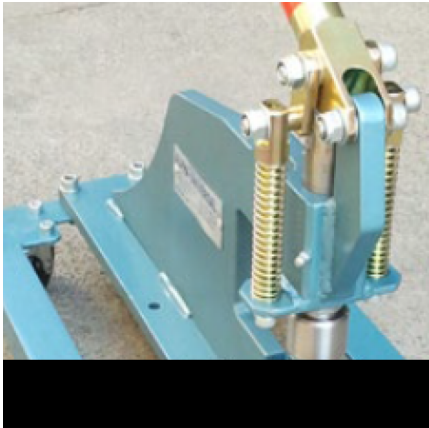

HAND OPERATED REVERSE ACTION PRESS ON WHEELS

Rating: Not Rated Yet

[Ask a question about this product](#)

Description FEATURES Heavy duty hand operated eyelet closing press on wheels that closes our eyelets fast and effortlessly. Maneuvers around easily in order for you to move the press around your work. Different interchangeable die sets available to close each size of eyelet.