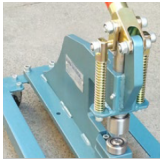

HAND OPERATED REVERSE ACTION PRESS ON WHEELS

Rating: Not Rated Yet

[Ask a question about this product](#)

Description FEATURES Heavy duty hand operated eyelet closing press on wheels that closes our eyelets fast and effortlessly. Maneuvers around easily in order for you to move the press around your work. Different interchangeable die sets available to close each size of eyelet.